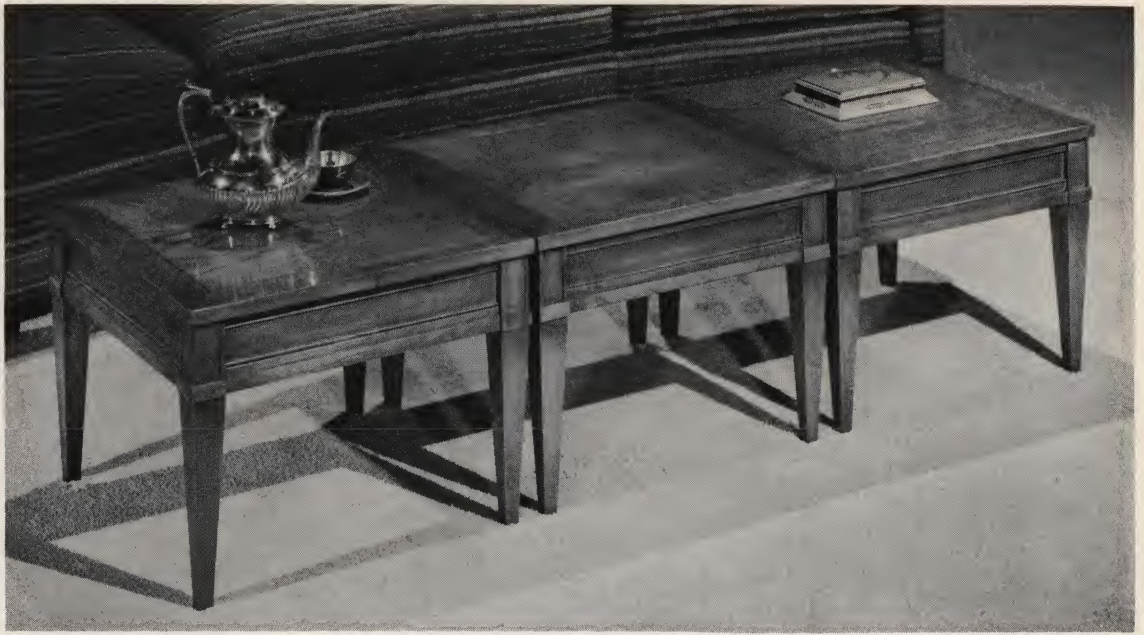

5689

ITALIAN PROVINCIAL SNACK TABLES

Top of figured Cherry veneer with solid Cherry band.
Genuine Cherry underparts. Milan Mahogany Finish.
Top 20 x 20 in. Hgt. 15 in.

Also available in Milan Cherry Finish as No. 5689-9.